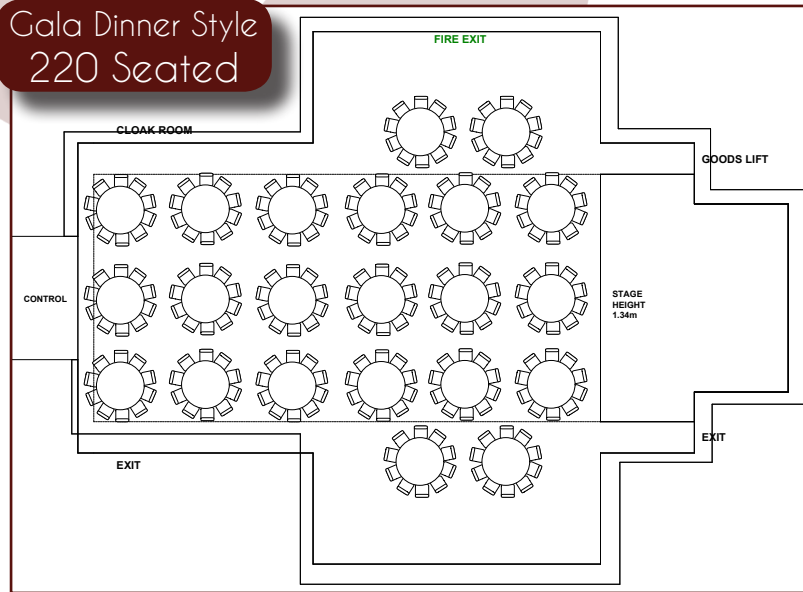

# Capacities

Cabaret Style  
200 Seated

Gala Dinner Style  
220 Seated

# Capacities

Theatre Style  
250 Seated

Shell Scheme  
17 Exhibitors