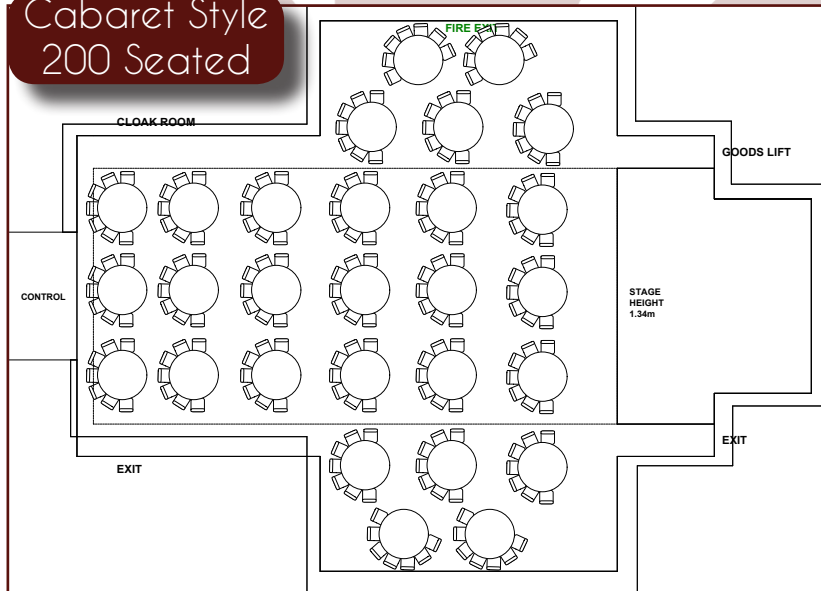

# Capacities

Cabaret Style  
200 Seated

Gala Dinner Style  
220 Seated

# Capacities

Theatre Style  
250 Seated

Shell Scheme  
17 Exhibitors