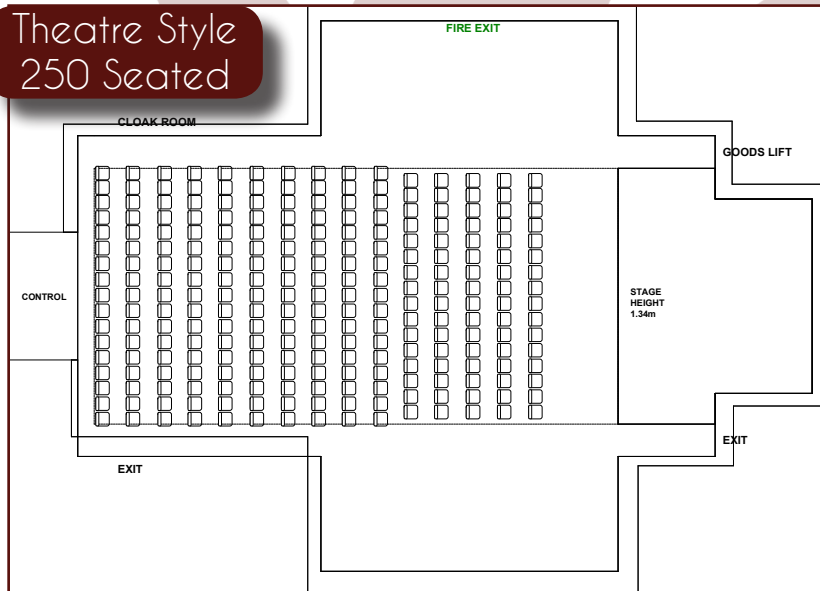

# Capacities

Cabaret Style  
200 Seated

Gala Dinner Style  
220 Seated

# Capacities

Theatre Style  
250 Seated

Shell Scheme  
17 Exhibitors