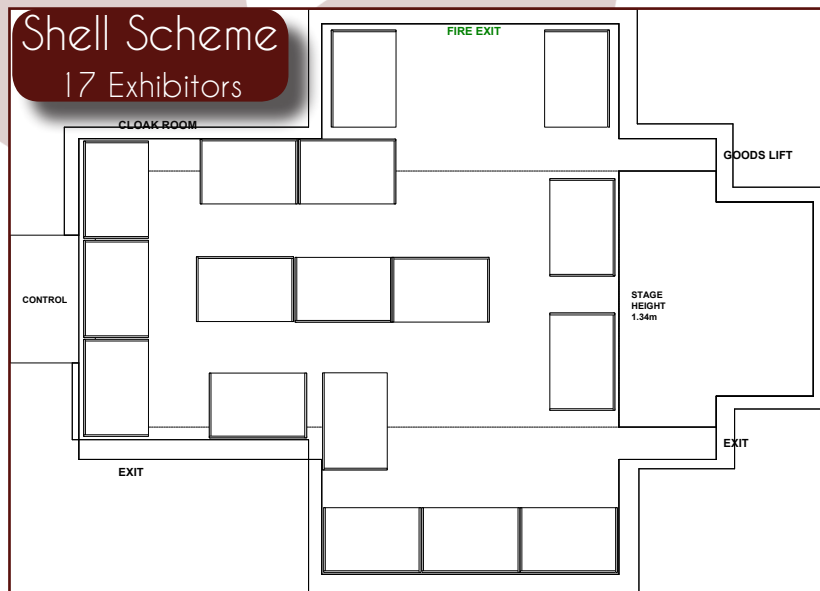

# Capacities

Cabaret Style  
200 Seated

Gala Dinner Style  
220 Seated

# Capacities

Theatre Style  
250 Seated

Shell Scheme  
17 Exhibitors